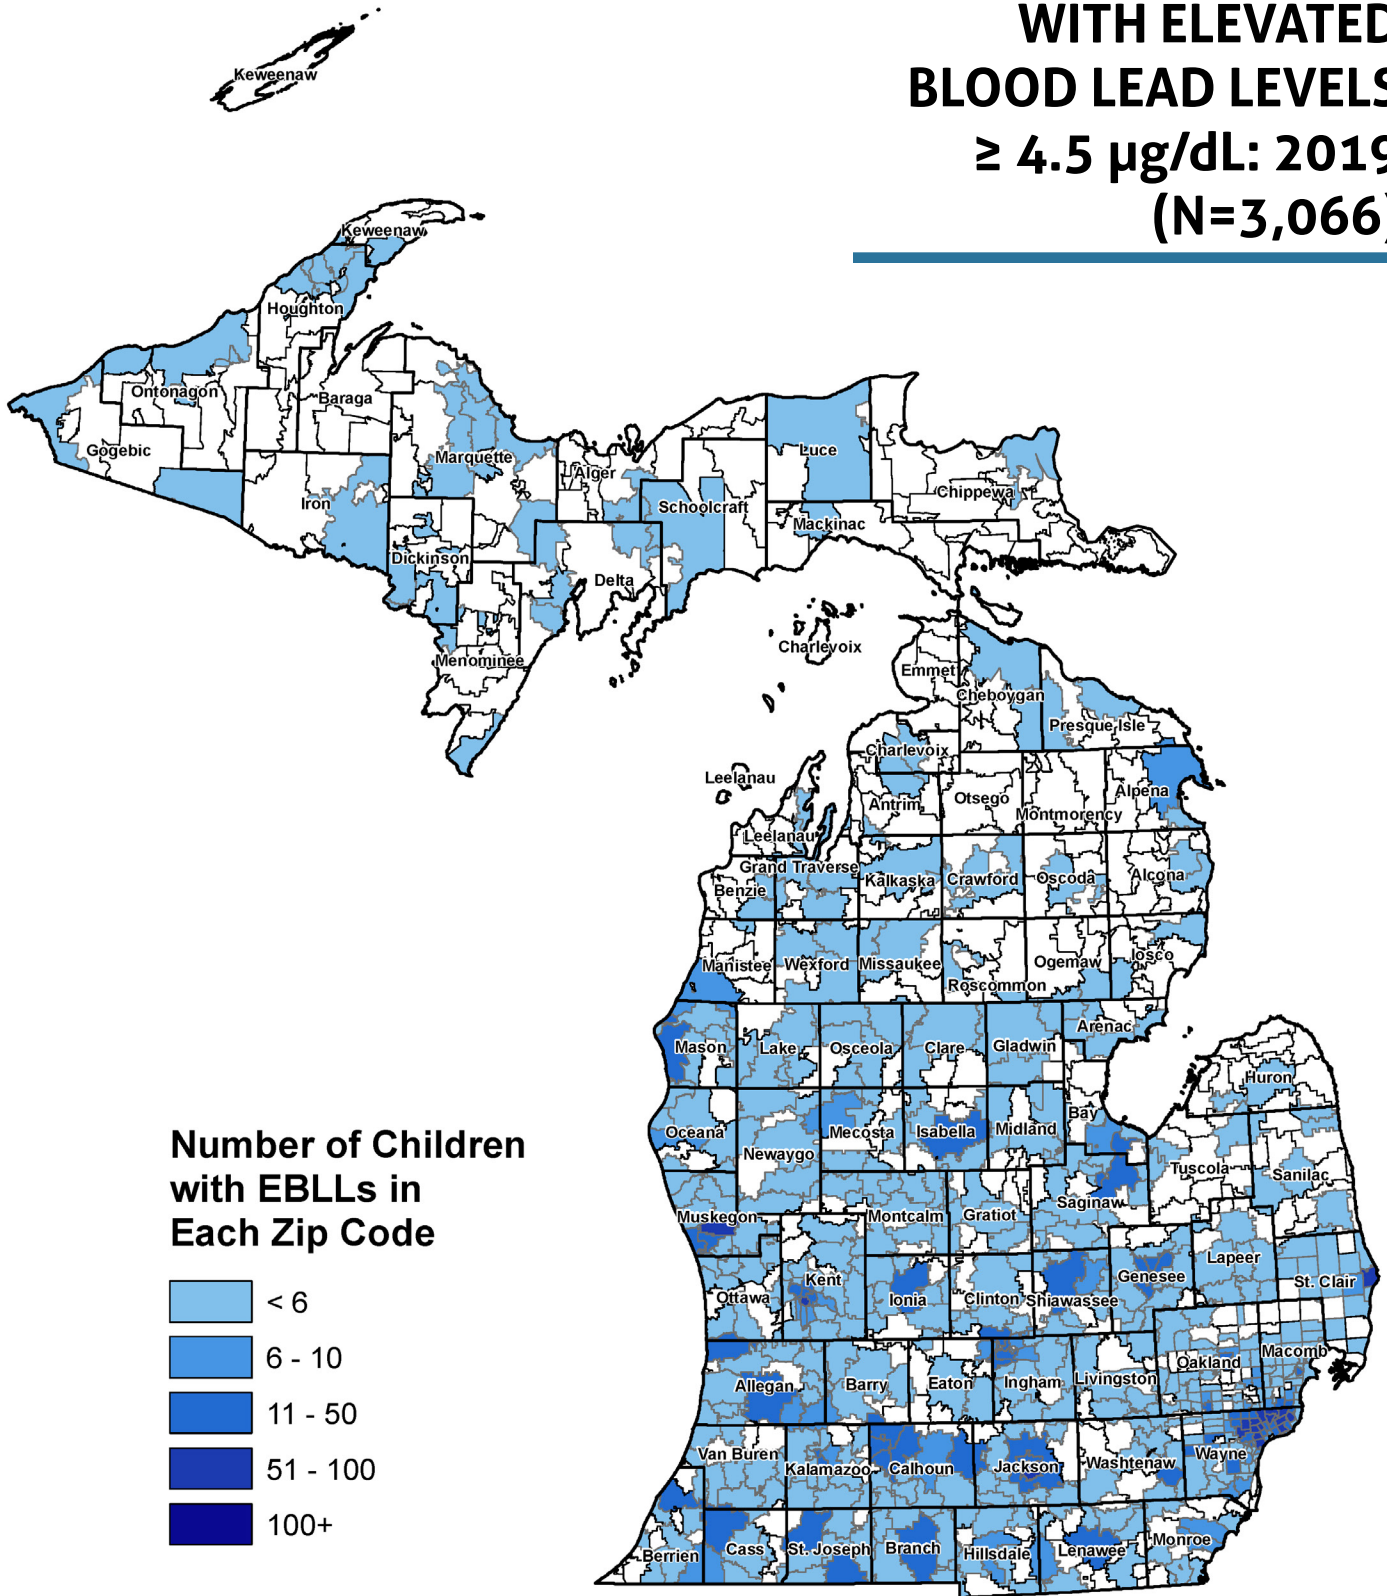

**ECOLOGYCENTER**

Healthy People, Healthy Planet

**MICHIGAN CHILDREN  
LESS THAN AGE 6  
WITH ELEVATED  
BLOOD LEAD LEVELS  
≥ 4.5 µg/dL: 2019  
(N=3,066)**

Source: MDHHS Data Warehouse